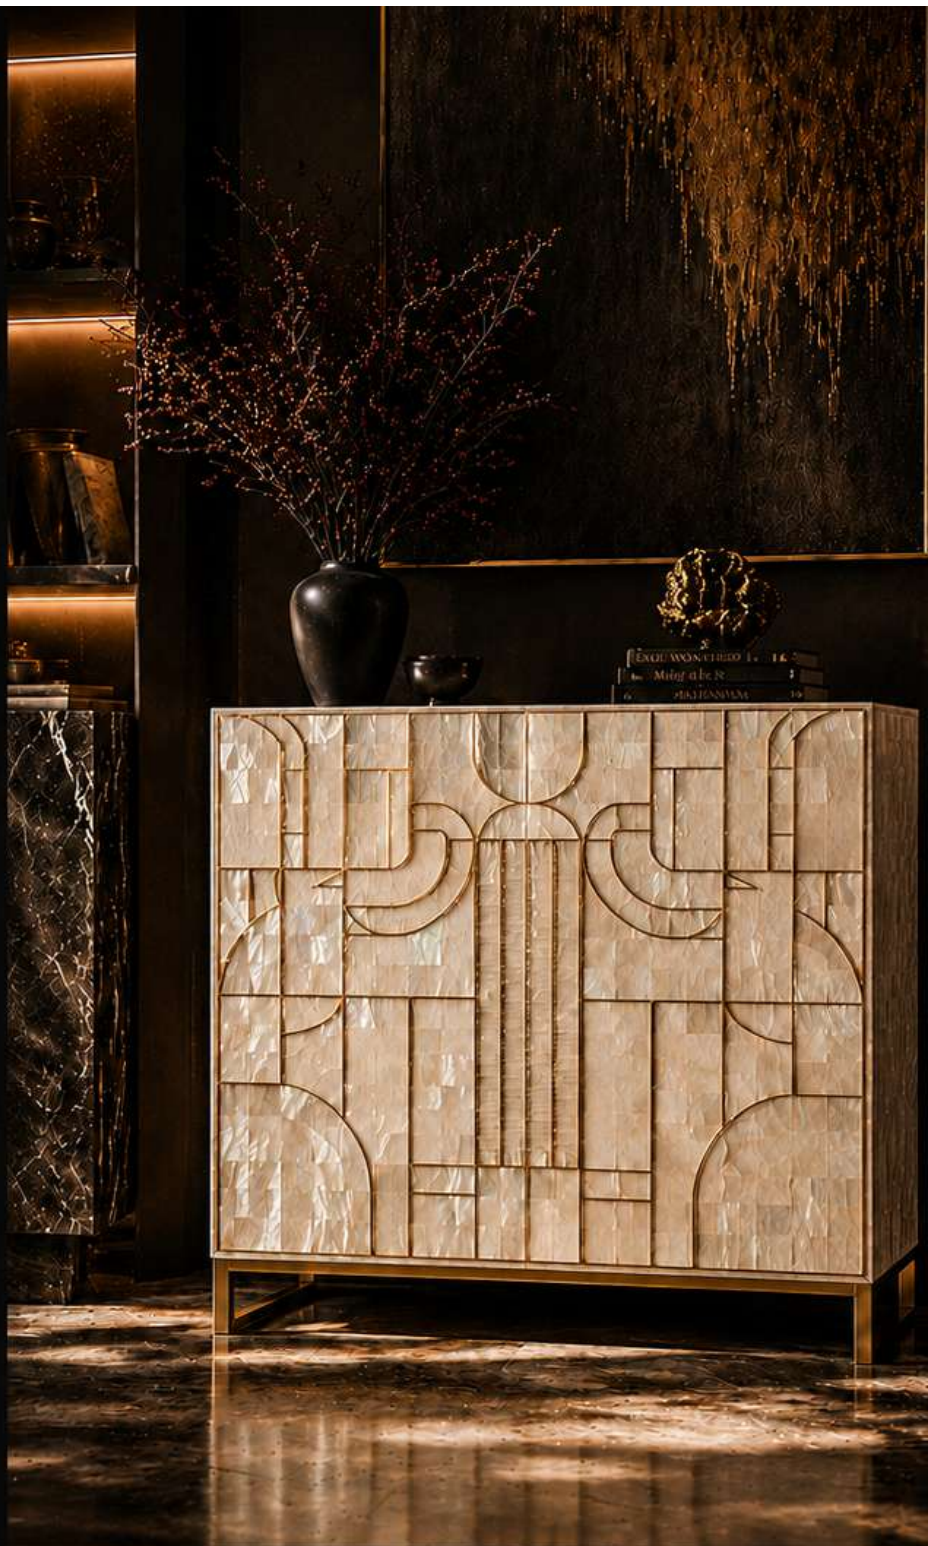

TIMELESS APPEAL

A versatile piece that blends seamlessly with modern or classic interiors, made to be cherished for years.

SIGNATURE PIECE

Timeless Luxury. Artisan Soul. The Jodhpore.

This exquisite console is a celebration of refined craftsmanship and timeless design. Handcrafted with meticulous mother of pearl inlay, each piece reflects the skill and dedication of artisans who carry forward centuries of heritage.

The intricate geometric pattern, combined with the natural iridescence of mother of pearl, creates a captivating play of light and texture — making it a true statement piece.

Perfect for entryways, living spaces or curated interiors, it brings an air of elegance, warmth and sophistication to any setting.

HANDCRAFTED EXCELLENCE

Meticulously inlaid by skilled artisans using time-honoured techniques passed down through generations.

MOTHER OF PEARL INLAY

Premium quality mother of pearl inlay offers a radiant sheen and a unique, luxurious look in every piece.